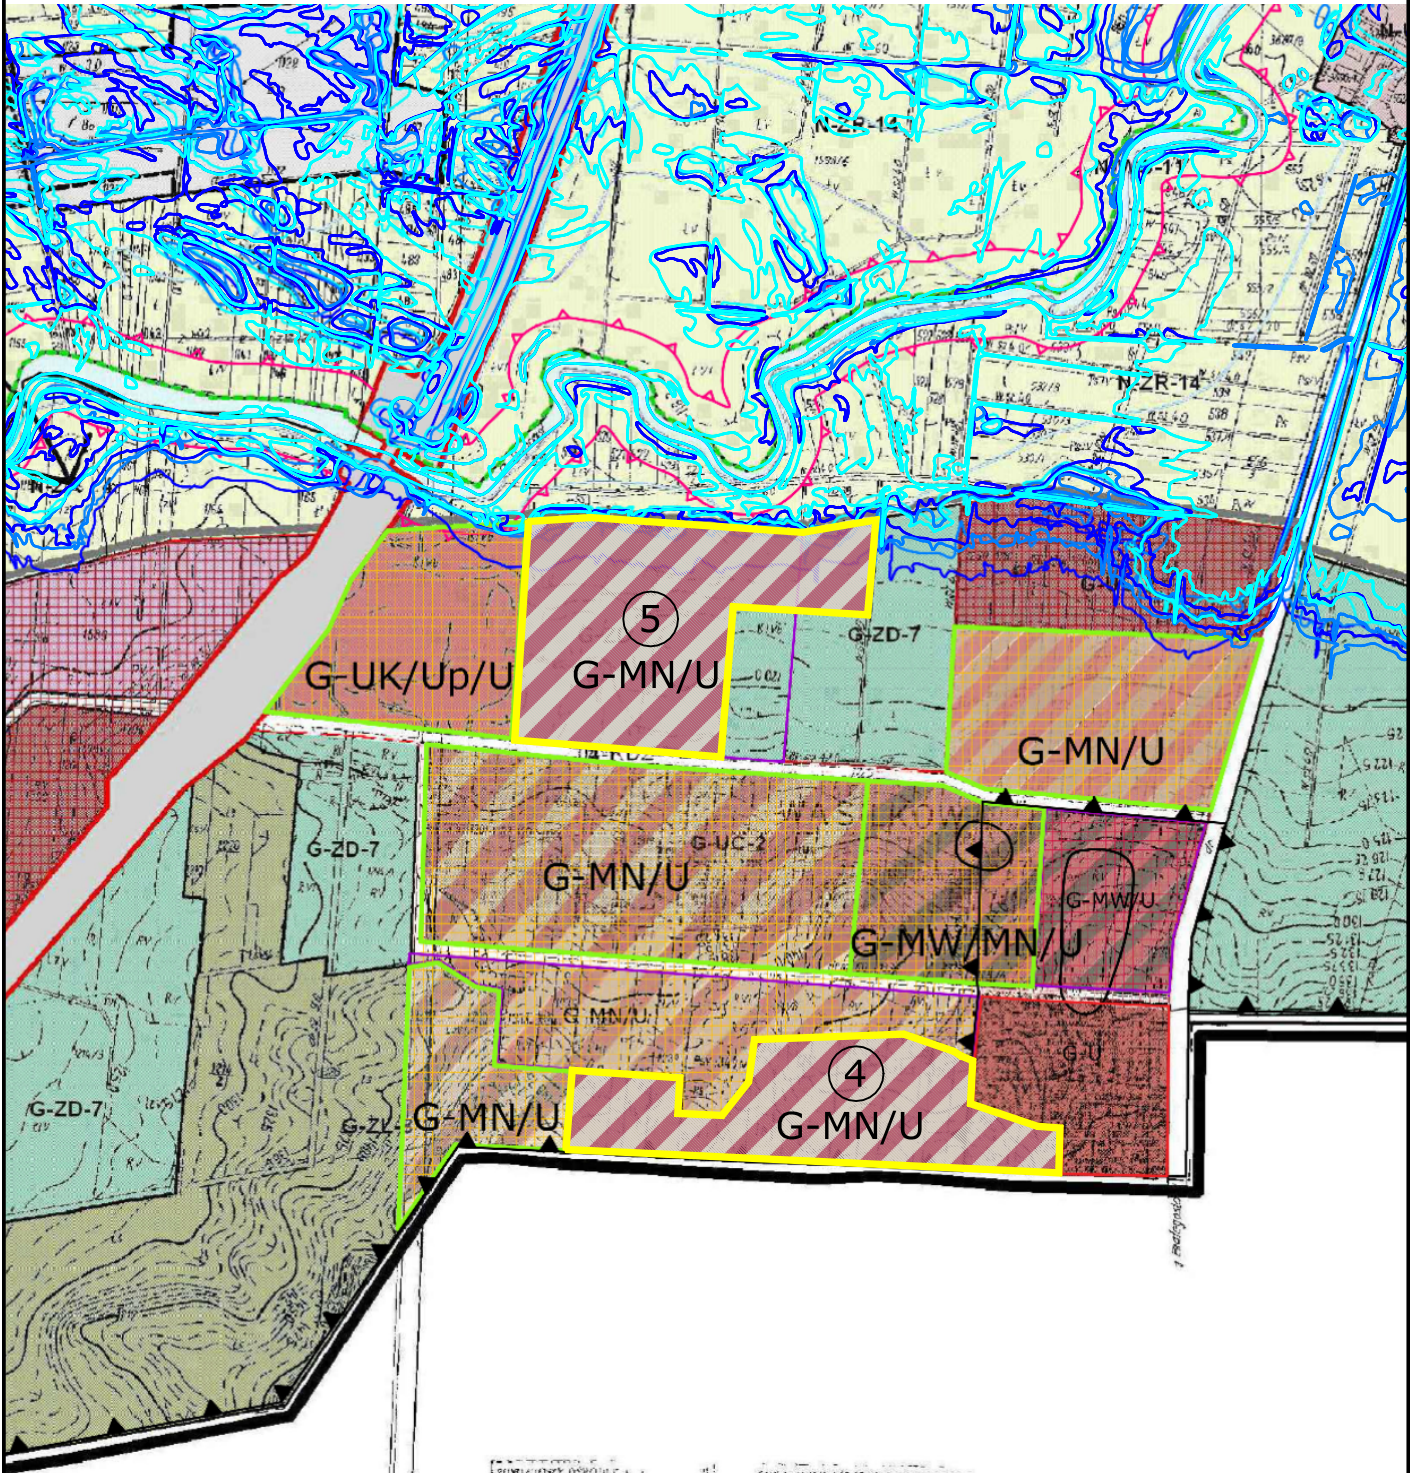

Skala 1:100000

3/2

Two columns of text, likely official stamps or signatures, with handwritten notes and dates. The text is in Polish and appears to be related to land management or planning. The dates mentioned are 19/10/08 and 14/10/08.

MIASTO BIAŁYSTO